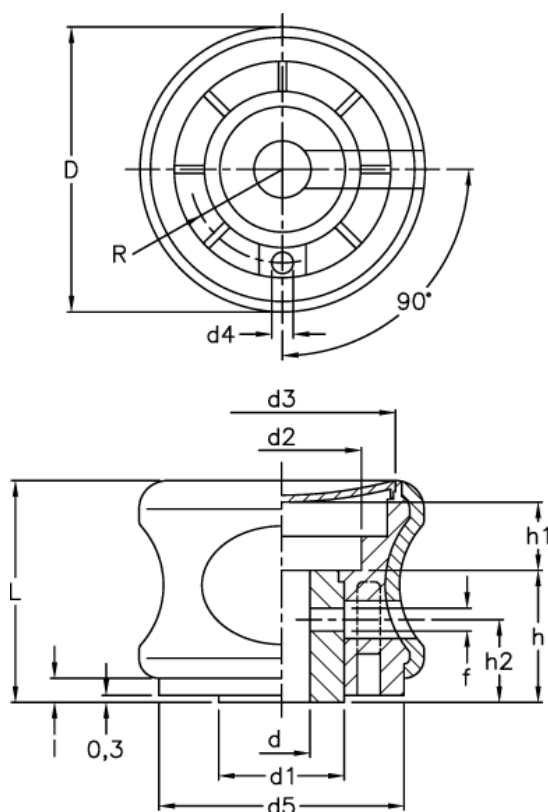

# Data Sheet

Article number: 23052151614

Description: E+G Grip knob  
EGK.50-A10-C4-SOFT, yellow cap

## Measures

D	= 50	h	= 22
d1	= 22	h1	= 12
d2	= 28	h2	= 14
d3	= 40.0	l	= 3.5
d4	= 4.2	L	= 38
d5	= 43	R	= 15
d H7	= 10		
f	= 4		